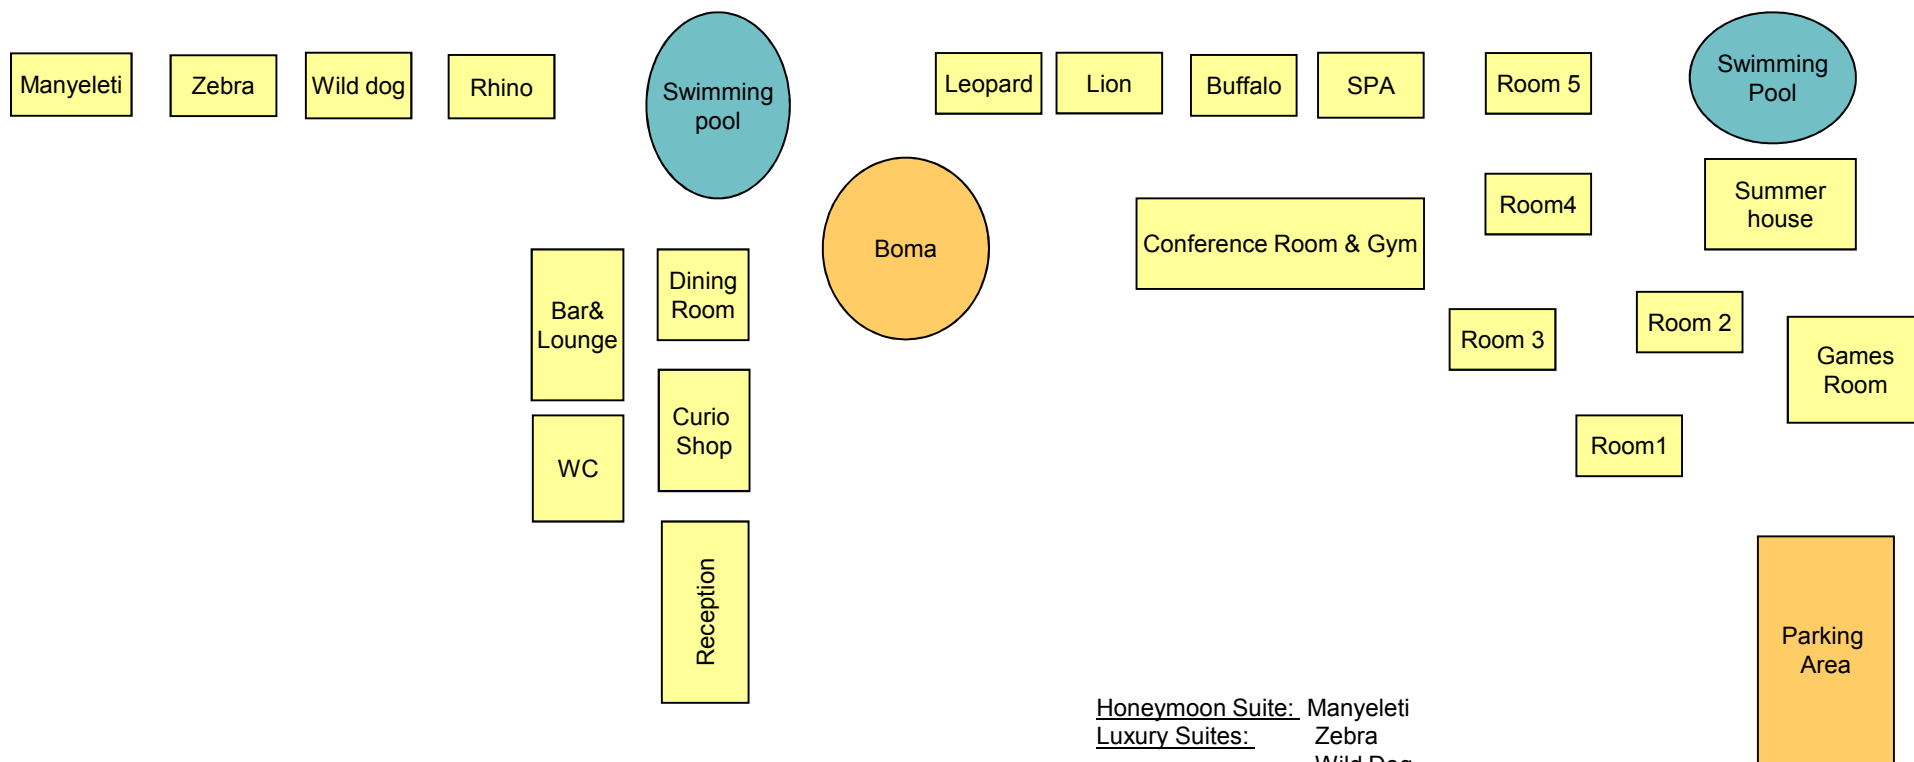

# ELEPHANT PLAINS game lodge

Lodge Layout

Open area & waterhole in front of the lodge

Honeymoon Suite: Manyeleti  
Luxury Suites: Zebra

Wild Dog  
Rhino  
Leopard  
Lion  
Buffalo

Rondavels: Room 1-5